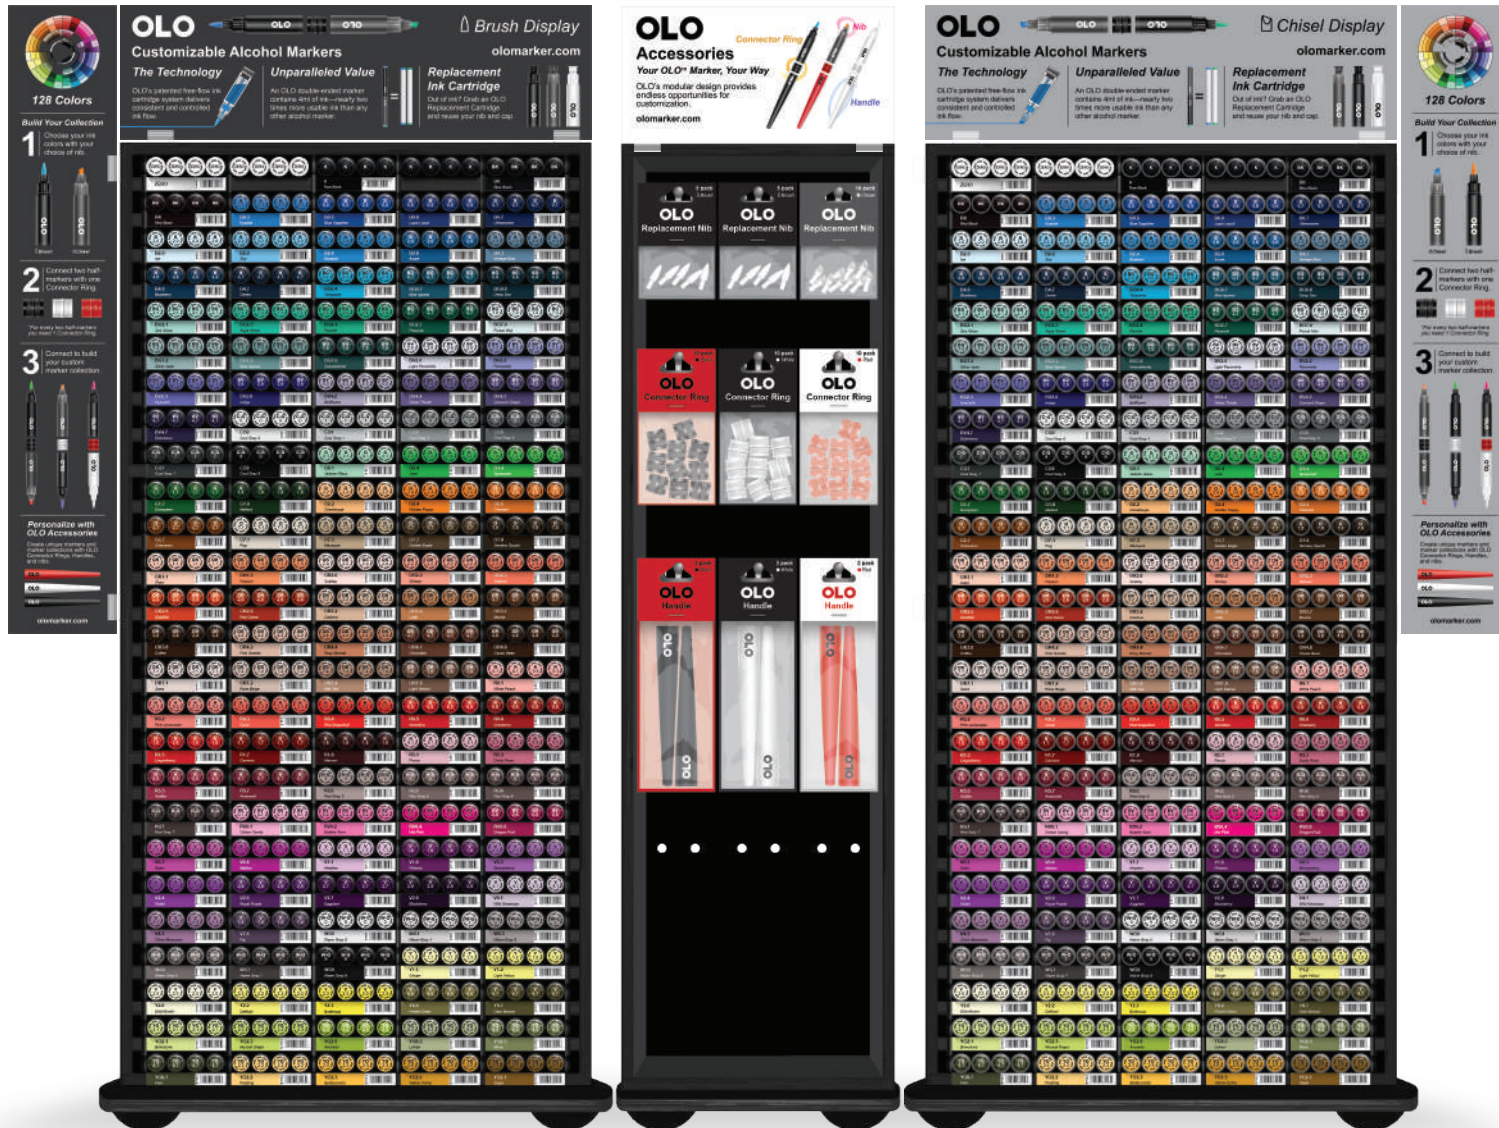

OLO Retail Offerings

Valid through June 30th, 2023

Global Creative Inc.
2645 Suzanne Way Suite 1-F,
Eugene, OR 97408
(541)485-4881

globalcreativeinc.com/olo

Build your OLO Display, your way.

Contact Lori Craig at lori@globalcreativeinc.com to discuss the best option for your store.