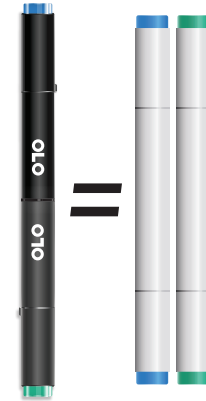

New, Patented Technology

OLO's patented cartridge free-flow ink system maintains consistent, controlled ink flow throughout the life of the ink cartridge.

As a result, OLO provides you with more usable ink than any other alcohol-based marker available.

Global Creative Inc.
2645 Suzanne Way Suite 1-F,
Eugene, OR 97408
(541)485-4881
globalcreativeinc.com/olo