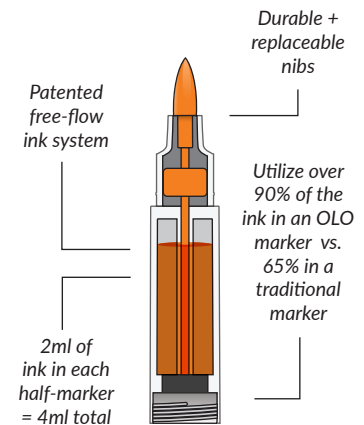

New, Patented Technology

OLO's patented cartridge free-flow ink system maintains consistent, controlled ink flow throughout the life of the ink cartridge.

As a result, OLO provides you with more usable ink than any other alcohol-based marker available.

Global Creative Inc.
2645 Suzanne Way Suite 1-F,
Eugene, OR 97408
(541)485-4881
globalcreativeinc.com/olo