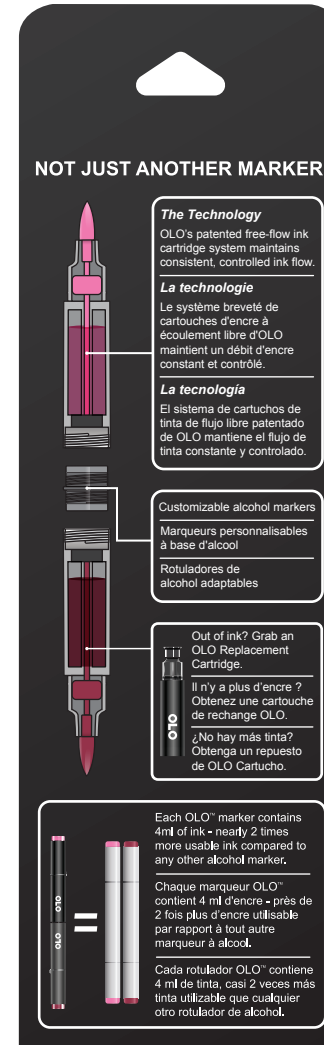

Back

OLO 4 Piece Retail Sets

All sets include: 4 Brush / Brush Full Markers, 8 colors per Set.

Package Dimensions: H 7.5272" x W 2.323" x D 0.6514 in

Contact Lori Craig at lori@globalcreativeinc.com to discuss the best option for your store.