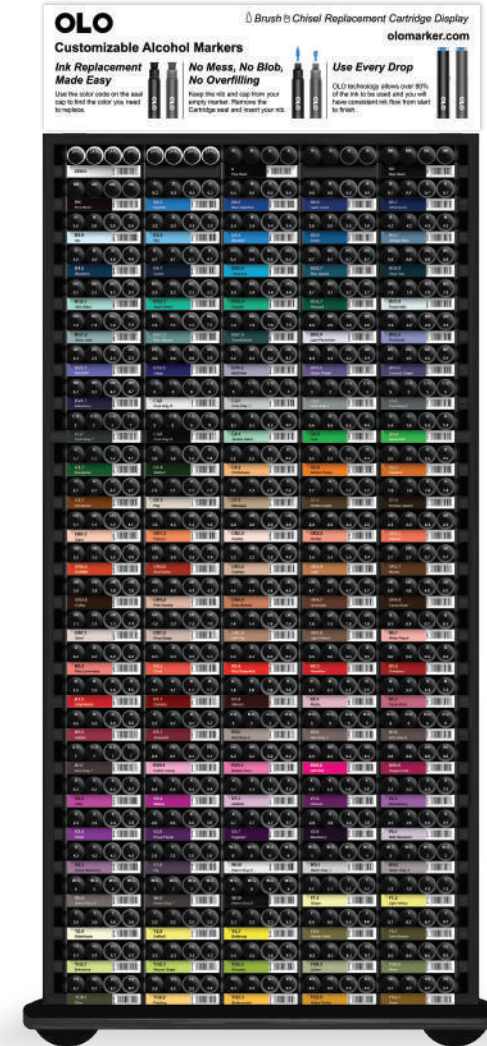

OLO Brush Half Marker MSRP: \$4.10 Display MSRP: \$2,099.20
260 Complimentary Black Connector Rings included

OLO-D-C

OLO Chisel Half Marker Display 128 Colors

Single Gray Barrel Colors 4 each, ZERO & Pure Black 8 each
Display Dimensions: H 28.858" x W 14.528" x D 2.402"

OLO Chisel Half Marker MSRP: \$3.39 Display MSRP: \$1,735.68
260 Complimentary Black Connector Rings included

Contact Lori Craig at lori@globalcreativeinc.com to discuss the best option for your store.

OLO Retail Display Assortments

Global Creative Inc.
2645 Suzanne Way Suite 1-F,
Eugene, OR 97408
(541)485-4881
globalcreativeinc.com/olo

OLO-D-O

OLO Brush / Chisel Full Marker Display 128 Colors

Colors 4 each, ZERO & Pure Black 8 each

Display Dimensions: H 28.858" x W 14.528" x D 5.5"

OLO Brush / Chisel Full Marker MSRP: \$7.49 Display MSRP: \$3,840.00

OLO-D-RBRC

OLO Replacement Cartridge Brush / Chisel Display 128 Colors

Black Barrel 2 each, Gray Barrel 2 each, ZERO 8 each, Pure Black 4 each