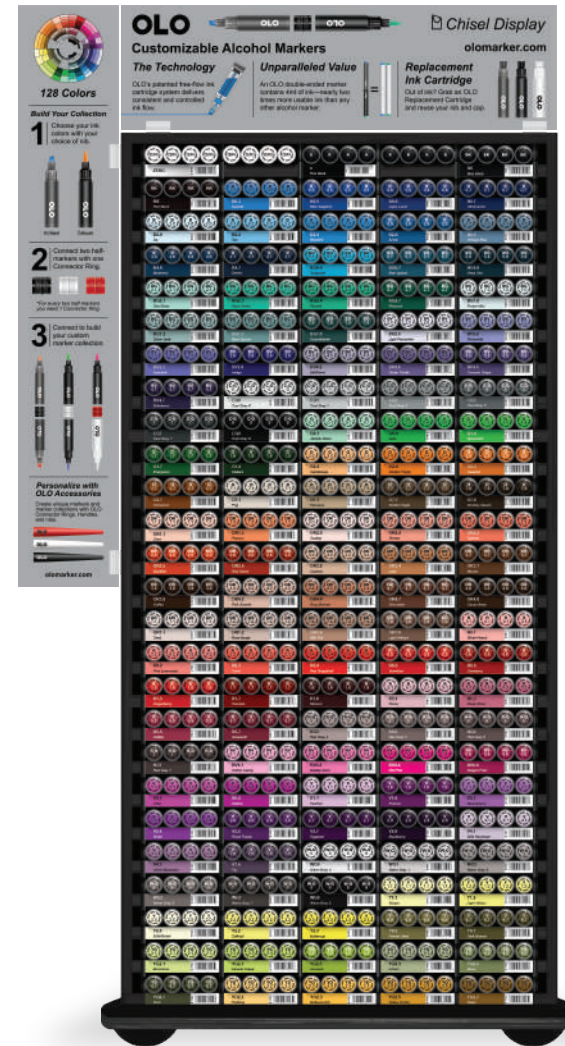

Global Creative Inc.
2645 Suzanne Way Suite 1-F,
Eugene, OR 97408
(541)485-4881
globalcreativeinc.com/olo

OLO-D-B

OLO Brush Half Marker Display 128 Colors

Single Black Barrel Colors 4 each, ZERO & Pure Black 8 each
Display Dimensions: H 28.858" x W 14.528" x D 2.402"

OLO Brush Half Marker MSRP: \$4.10 Display MSRP: \$2,099.20
260 Complimentary Black Connector Rings included

OLO-D-C

OLO Chisel Half Marker Display 128 Colors

Single Gray Barrel Colors 4 each, ZERO & Pure Black 8 each
Display Dimensions: H 28.858" x W 14.528" x D 2.402"