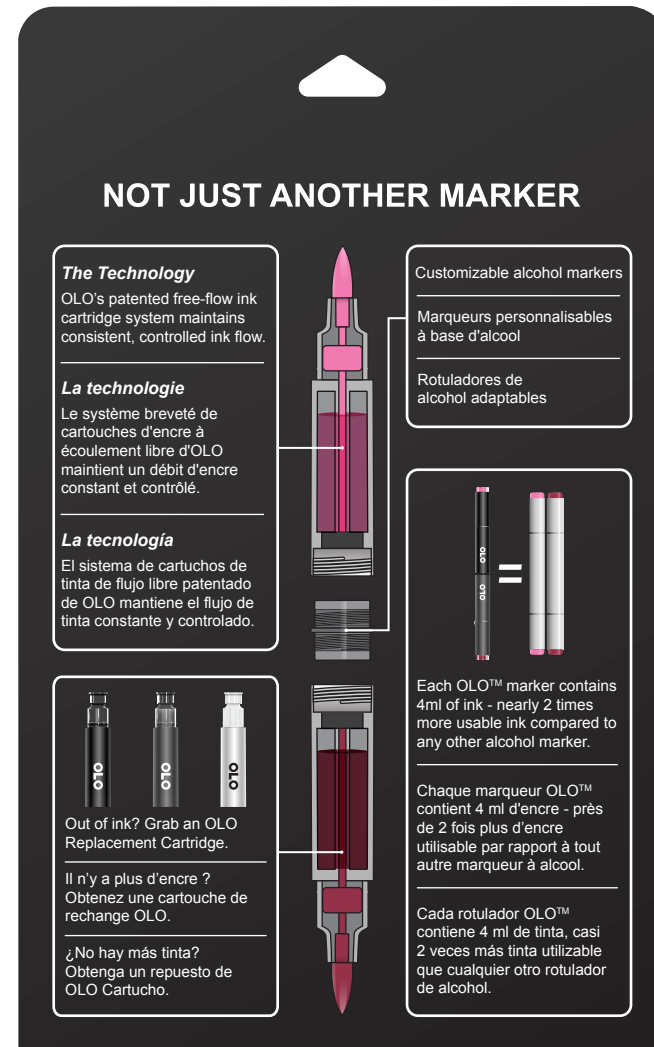

Back

OLO 8 Piece Retail Sets

All Sets include: 8 Brush / Brush Full Markers, 16 colors. Gray Sets include 8 Brush / Chisel Full Markers, 8 colors.

Package Dimensions: H 7.5272" x W 4.646" x D 0.6514"

Contact Lori Craig at lori@globalcreativeinc.com to discuss the best option for your store.