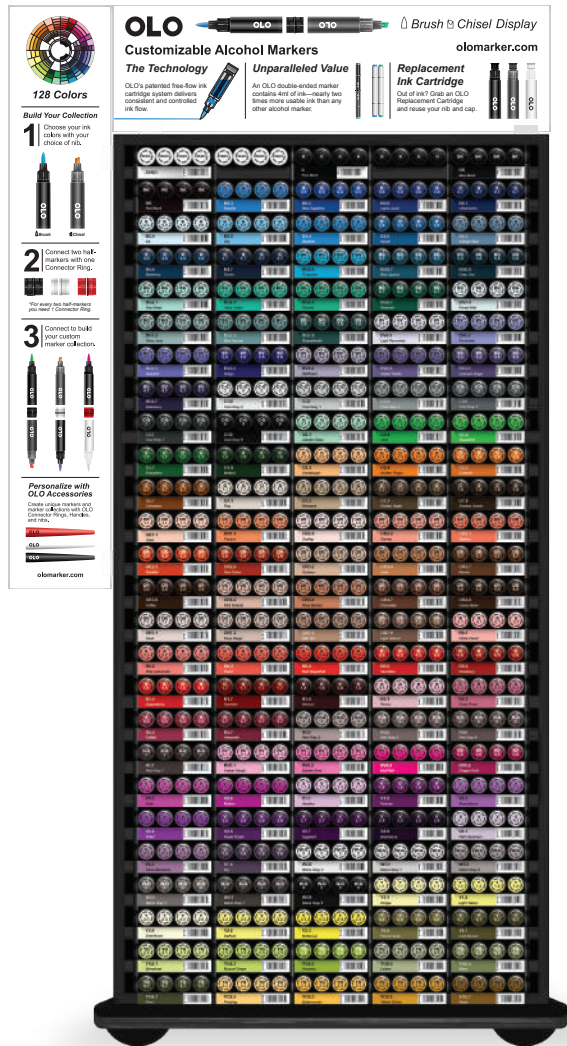

Global Creative Inc.
2645 Suzanne Way Suite 1-F,
Eugene, OR 97408
(541)485-4881
globalcreativeinc.com/olo

OLO-D-B

OLO Brush Half Marker Display 128 Colors

Single Black Barrel Colors 4 each, ZERO & Pure Black 8 each
Display Dimensions: H 28.858" x W 14.528" x D 2.402"

OLO Brush Half Marker MSRP: \$4.10 Display MSRP: \$2,099.20
260 Complimentary Black Connector Rings included

OLO-D-C

OLO Chisel Half Marker Display 128 Colors

Single Gray Barrel Colors 4 each, ZERO & Pure Black 8 each
Display Dimensions: H 28.858" x W 14.528" x D 2.402"

OLO Chisel Half Marker MSRP: \$3.39 Display MSRP: \$1,735.68
260 Complimentary Black Connector Rings included

Contact Lori Craig at lori@globalcreativeinc.com to discuss the best option for your store.

OLO Retail Display Assortments

Global Creative Inc.
2645 Suzanne Way Suite 1-F,
Eugene, OR 97408
(541)485-4881
globalcreativeinc.com/olo

OLO-D-O

OLO Brush / Chisel Full Marker Display 128 Colors

Colors 4 each, ZERO & Pure Black 8 each