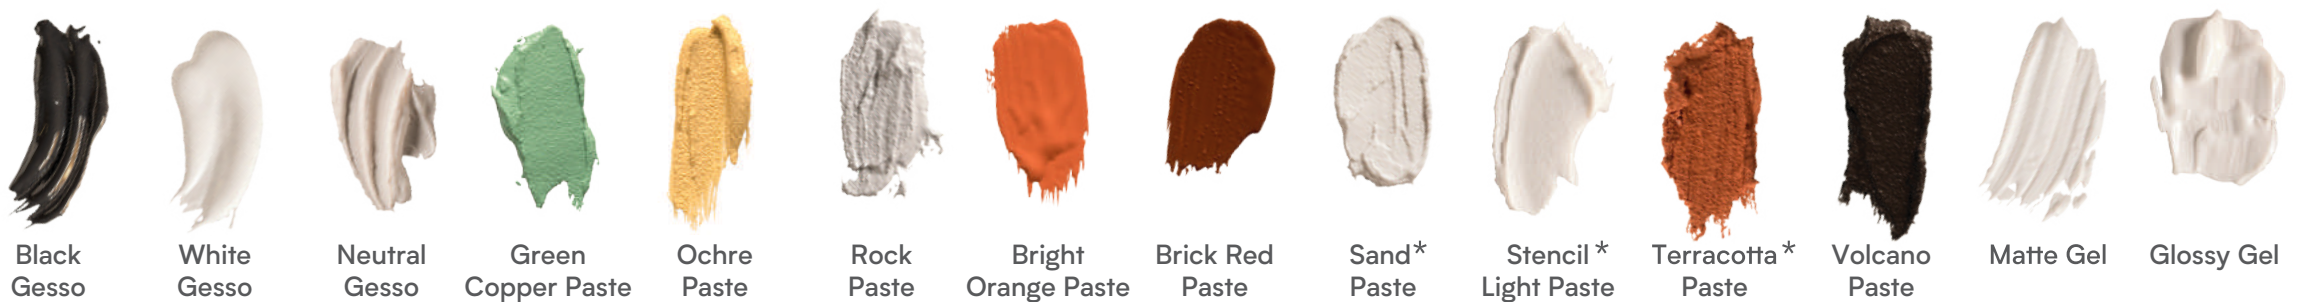

TOMMY ART

DIY PAINT SYSTEM

DISCOVER THE NEW WAY TO DIY

The Tommy DIY paint system is a palette of possibilities, but it's more than just color. Explore endless combinations of texture, shine, color, finish and effect. Layer and mix seamlessly. Experiment with confidence.

77 Display

Color

Texture

Shine

Special

Finish